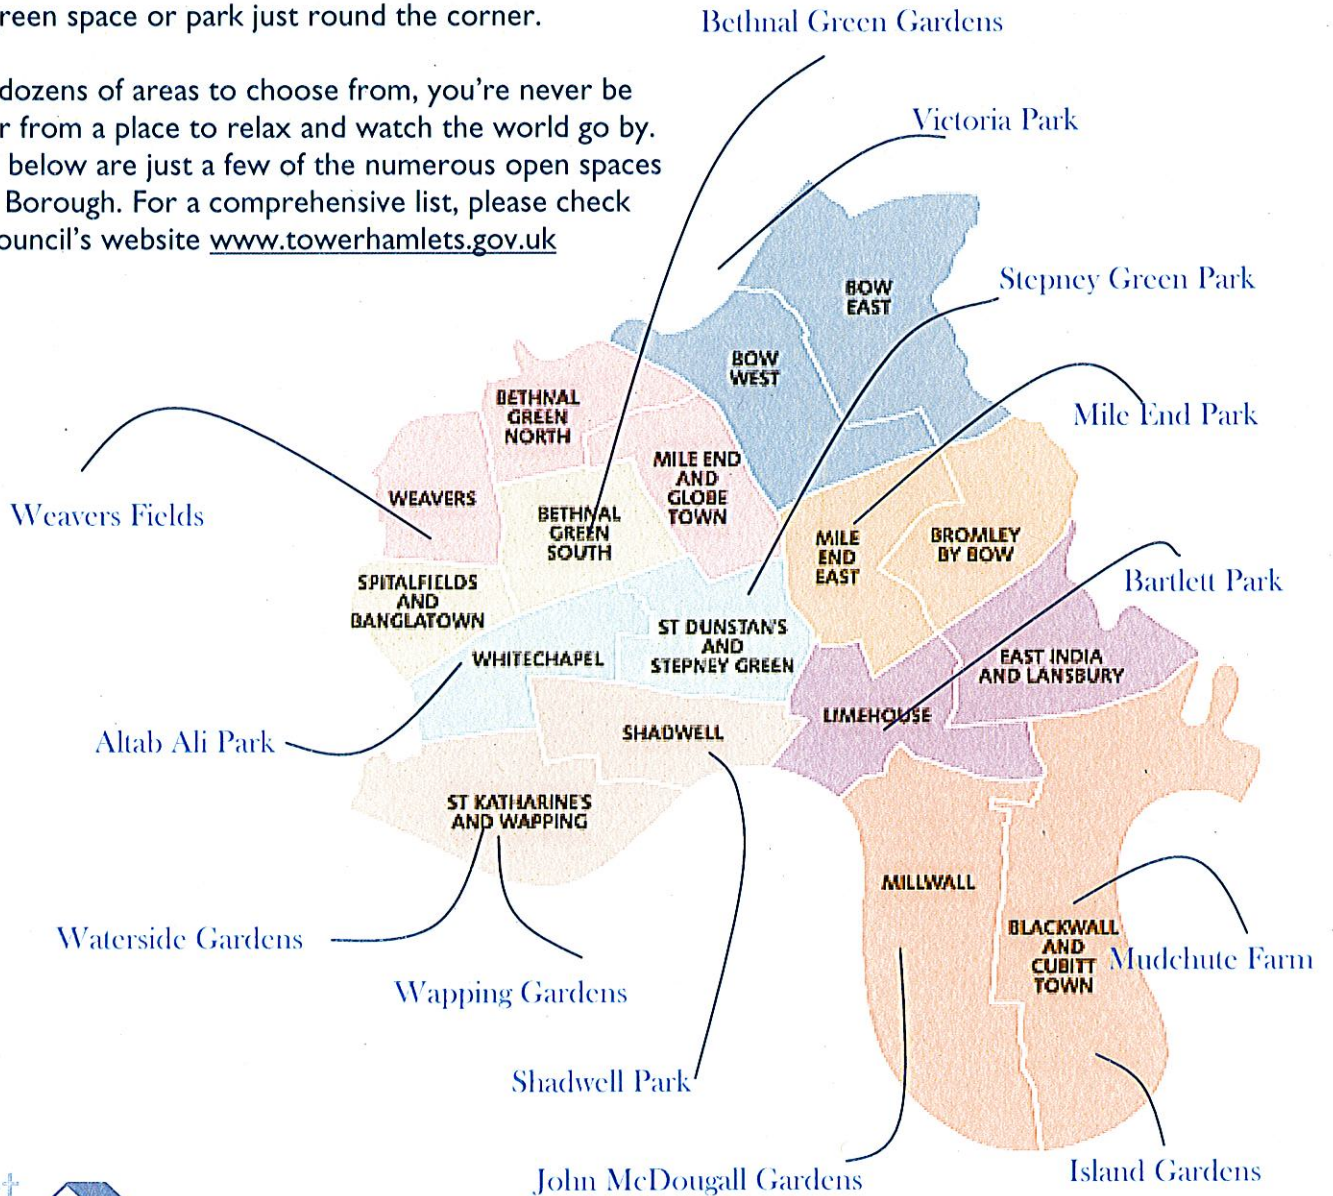

# Open Spaces

Green spaces and parks are located throughout Tower Hamlets - why not visit one this weekend?

You might be in the heart of the East End but there will be a green space or park just round the corner.

With dozens of areas to choose from, you're never be too far from a place to relax and watch the world go by. Listed below are just a few of the numerous open spaces in the Borough. For a comprehensive list, please check the Council's website [www.towerhamlets.gov.uk](http://www.towerhamlets.gov.uk)

east  
end  **HOMES**